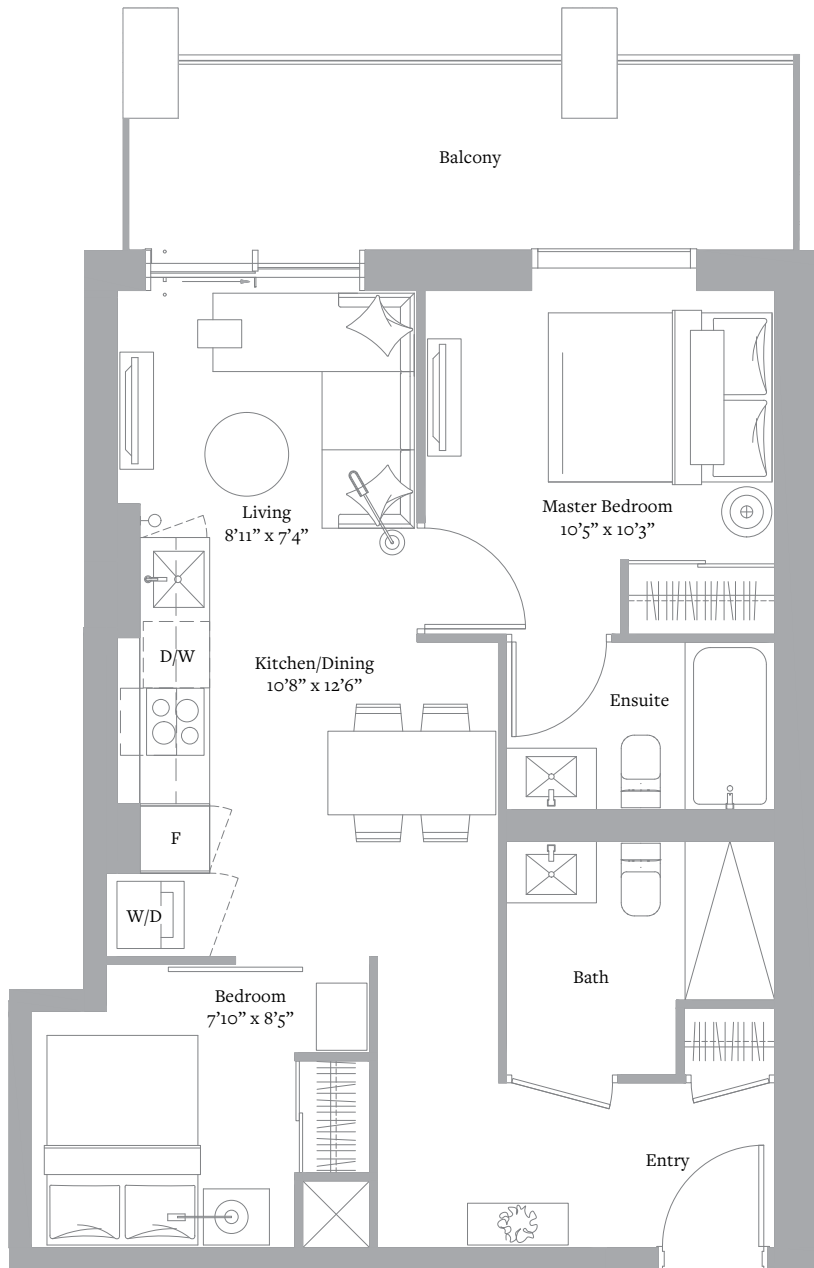

Sizes and specifications are subject to change without notice. E. & O.E.

THE CITY COLLECTION  
L25-50 N°1

2 BEDROOM & 2 BATH

INTERIOR: 692 SF

VIEW: NORTH

Level 25-50

Sizes and specifications are subject to change without notice. E. & O.E.

THE CITY COLLECTION  
L25-50 N<sup>08</sup>

2 BEDROOM & 2 BATH

INTERIOR: 698 SF

VIEW: SOUTH

Level 25-50

Sizes and specifications are subject to change without notice. E. & O.E.

THE CITY COLLECTION  
L25-50 N<sup>017</sup>

2 BEDROOM & 2 BATH

INTERIOR: 716 SF

VIEW: NORTH

Level 25-50

Sizes and specifications are subject to change without notice. E. & O.E.

THE CITY COLLECTION  
L25-50 N<sup>o</sup>7

2 BEDROOM & 2 BATH

INTERIOR: 735 SF

VIEW: SOUTH

Level 25-50

Sizes and specifications are subject to change without notice. E. & O.E.