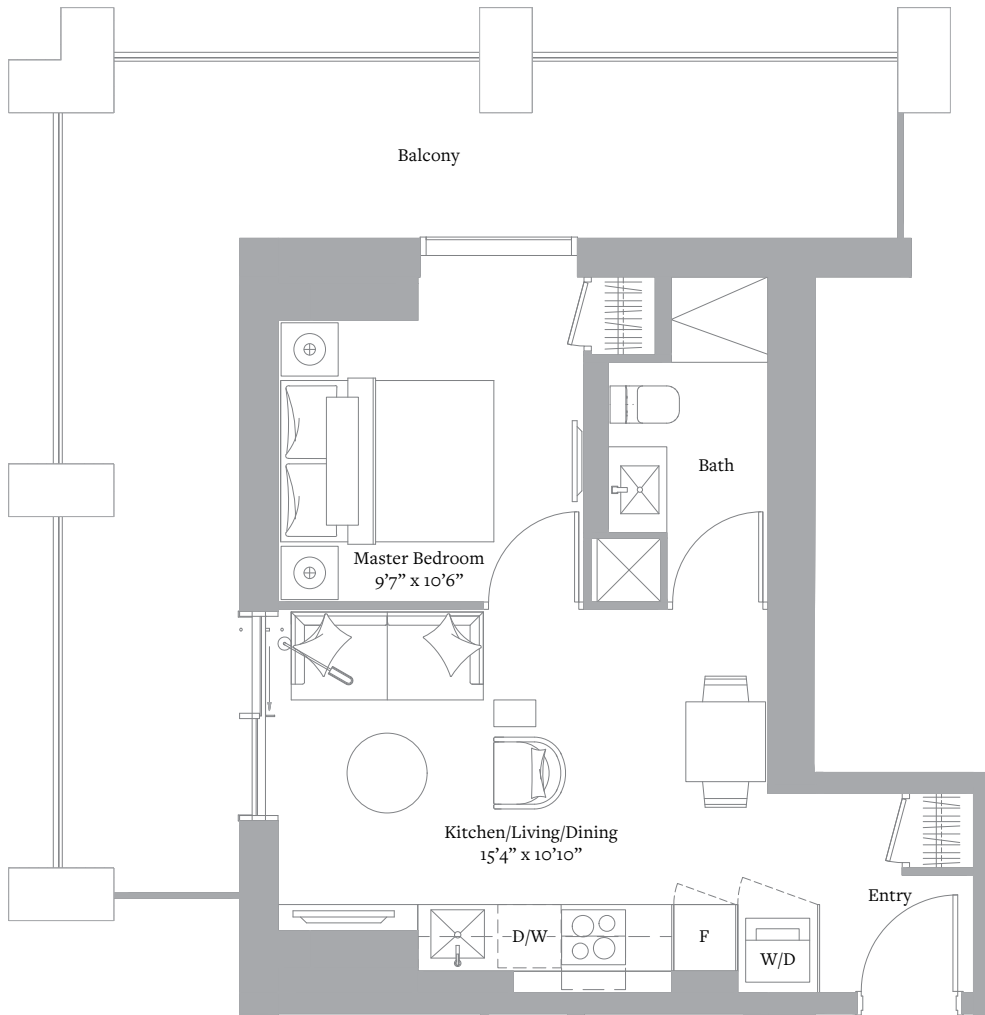

STUDIO & 1 BATH

INTERIOR: 306 SF

VIEW: WEST

Level 25-50

Sizes and specifications are subject to change without notice. E. & O.E.

THE CITY COLLECTION  
L25-50 N<sup>o</sup>12

1 BEDROOM & 1 BATH

INTERIOR: 457 SF

VIEW: WEST

Level 25-50

Sizes and specifications are subject to change without notice. E. & O.E.

THE CITY COLLECTION  
L25-50 N<sup>o</sup>14

1 BEDROOM & 1 BATH

INTERIOR: 461 SF

VIEW: NORTHWEST

Level 25-50

Sizes and specifications are subject to change without notice. E. & O.E.

THE CITY COLLECTION  
L25-50 N<sup>0</sup>9

1 BEDROOM & 1 BATH

INTERIOR: 522 SF

VIEW: SOUTH

Level 25-50

Sizes and specifications are subject to change without notice. E. & O.E.

THE CITY COLLECTION  
L25-50 N<sup>o</sup>16

1 BEDROOM & 1 BATH

INTERIOR: 535 SF

VIEW: NORTH

Level 25-50

Sizes and specifications are subject to change without notice. E. & O.E.

THE CITY COLLECTION  
L25-50 N<sup>015</sup>