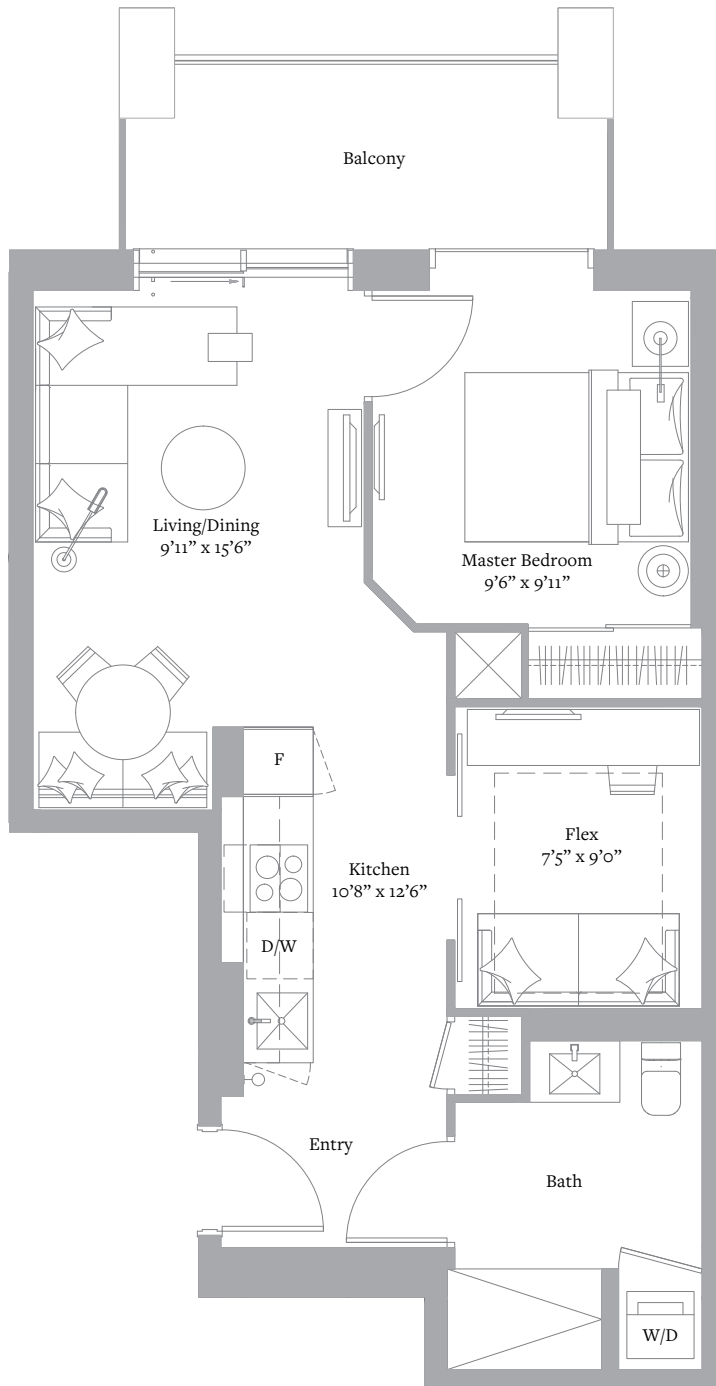

THE CITY COLLECTION  
L25-50 N<sup>o</sup>16

1 BEDROOM & 1 BATH

INTERIOR: 535 SF

VIEW: NORTH

Level 25-50

Sizes and specifications are subject to change without notice. E. & O.E.

THE CITY COLLECTION  
L25-50 N<sup>015</sup>

1 BEDROOM + FLEX & 1 BATH

INTERIOR: 605 SF

VIEW: NORTH

Level 25-50

Sizes and specifications are subject to change without notice. E. & O.E.

THE CITY COLLECTION  
L25-50 N<sup>o</sup>10

2 BEDROOM & 2 BATH

INTERIOR: 642 SF

VIEW: SOUTH

Level 25-50

Sizes and specifications are subject to change without notice. E. & O.E.

THE CITY COLLECTION  
L25-50 N<sup>0</sup>2

2 BEDROOM & 2 BATH

INTERIOR: 651 SF

VIEW: NORTH

Level 25-50

Sizes and specifications are subject to change without notice. E. & O.E.

THE CITY COLLECTION  
L25-50 N°1

2 BEDROOM & 2 BATH

INTERIOR: 692 SF

VIEW: NORTH

Level 25-50

Sizes and specifications are subject to change without notice. E. & O.E.