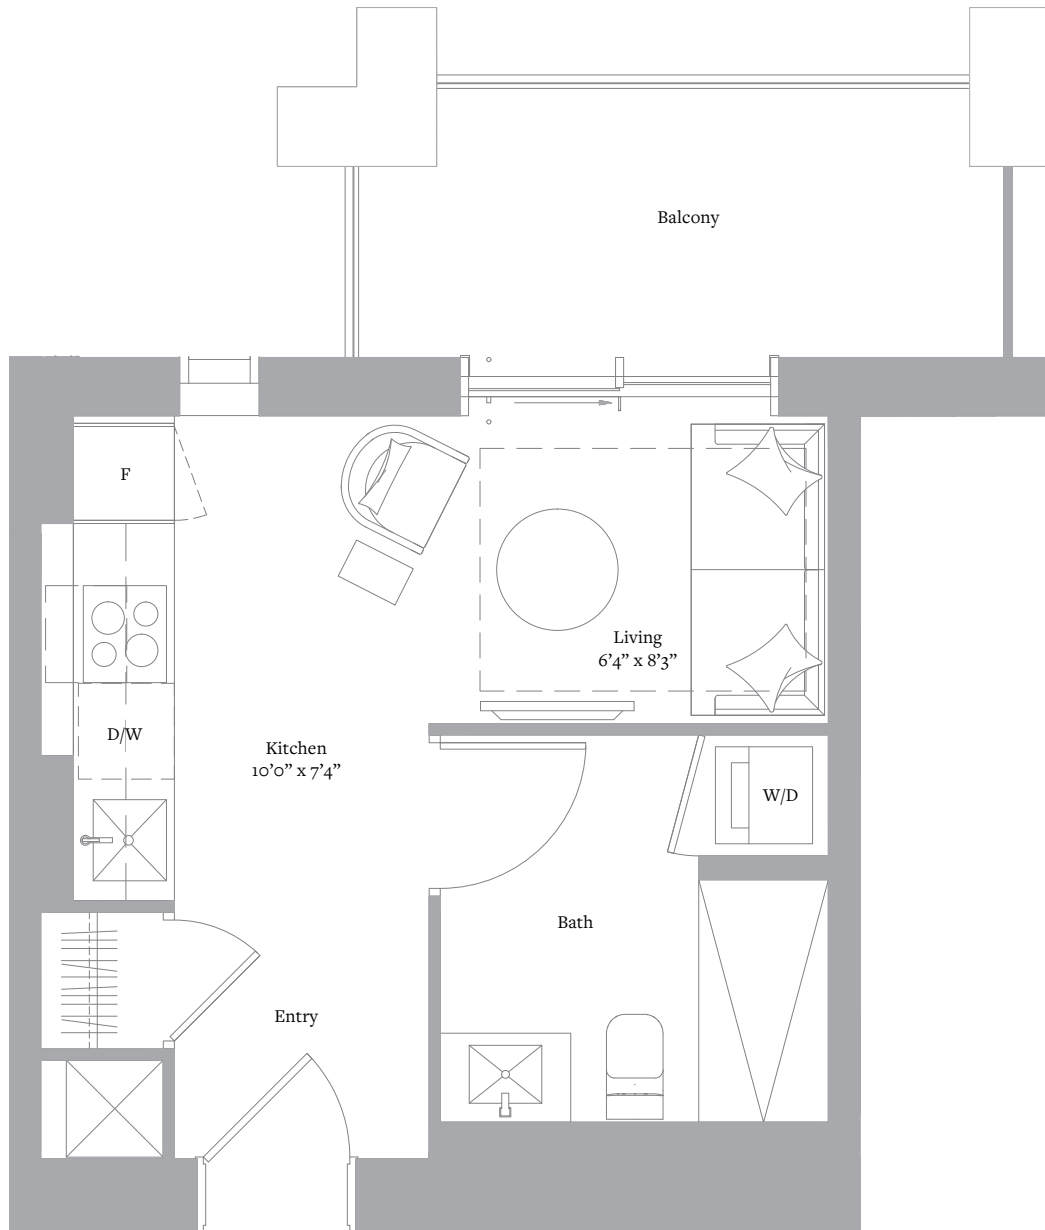

THE CITY COLLECTION  
L25-50 N°5

STUDIO & 1 BATH

INTERIOR: 279 SF

VIEW: EAST

Level 25-50

Sizes and specifications are subject to change without notice. E. & O.E.

THE CITY COLLECTION  
L25-50 N<sup>0</sup>13

STUDIO & 1 BATH

INTERIOR: 306 SF

VIEW: WEST

Level 25-50

Sizes and specifications are subject to change without notice. E. & O.E.

THE CITY COLLECTION  
L25-50 N<sup>o</sup>12

1 BEDROOM & 1 BATH

INTERIOR: 457 SF

VIEW: WEST

Level 25-50

Sizes and specifications are subject to change without notice. E. & O.E.

THE CITY COLLECTION  
L25-50 N<sup>o</sup>14

1 BEDROOM & 1 BATH

INTERIOR: 461 SF

VIEW: NORTHWEST

Level 25-50

Sizes and specifications are subject to change without notice. E. & O.E.

THE CITY COLLECTION  
L25-50 N<sup>0</sup>9

1 BEDROOM & 1 BATH

INTERIOR: 522 SF

VIEW: SOUTH

Level 25-50

Sizes and specifications are subject to change without notice. E. & O.E.