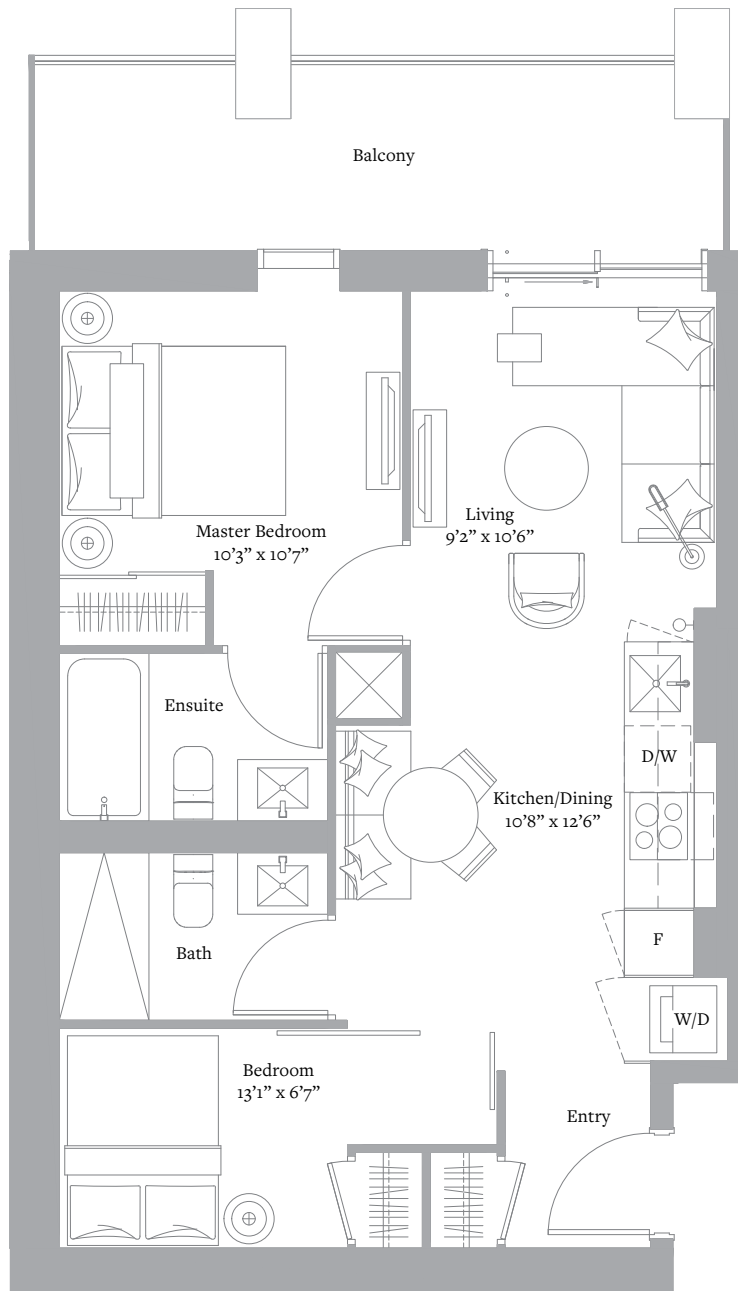

1 BEDROOM + FLEX & 1 BATH

INTERIOR: 605 SF

VIEW: NORTH

Level 25-50

Sizes and specifications are subject to change without notice. E. & O.E.

THE CITY COLLECTION  
L25-50 N<sup>o</sup>10

2 BEDROOM & 2 BATH

INTERIOR: 642 SF

VIEW: SOUTH

Level 25-50

Sizes and specifications are subject to change without notice. E. & O.E.

THE CITY COLLECTION  
L25-50 N<sup>0</sup>2

2 BEDROOM & 2 BATH

INTERIOR: 651 SF

VIEW: NORTH

Level 25-50

Sizes and specifications are subject to change without notice. E. & O.E.

THE CITY COLLECTION  
L25-50 N°1

2 BEDROOM & 2 BATH

INTERIOR: 692 SF

VIEW: NORTH

Level 25-50

Sizes and specifications are subject to change without notice. E. & O.E.

THE CITY COLLECTION  
L25-50 N<sup>08</sup>

2 BEDROOM & 2 BATH

INTERIOR: 698 SF

VIEW: SOUTH

Level 25-50

Sizes and specifications are subject to change without notice. E. & O.E.

THE CITY COLLECTION  
L25-50 N<sup>017</sup>