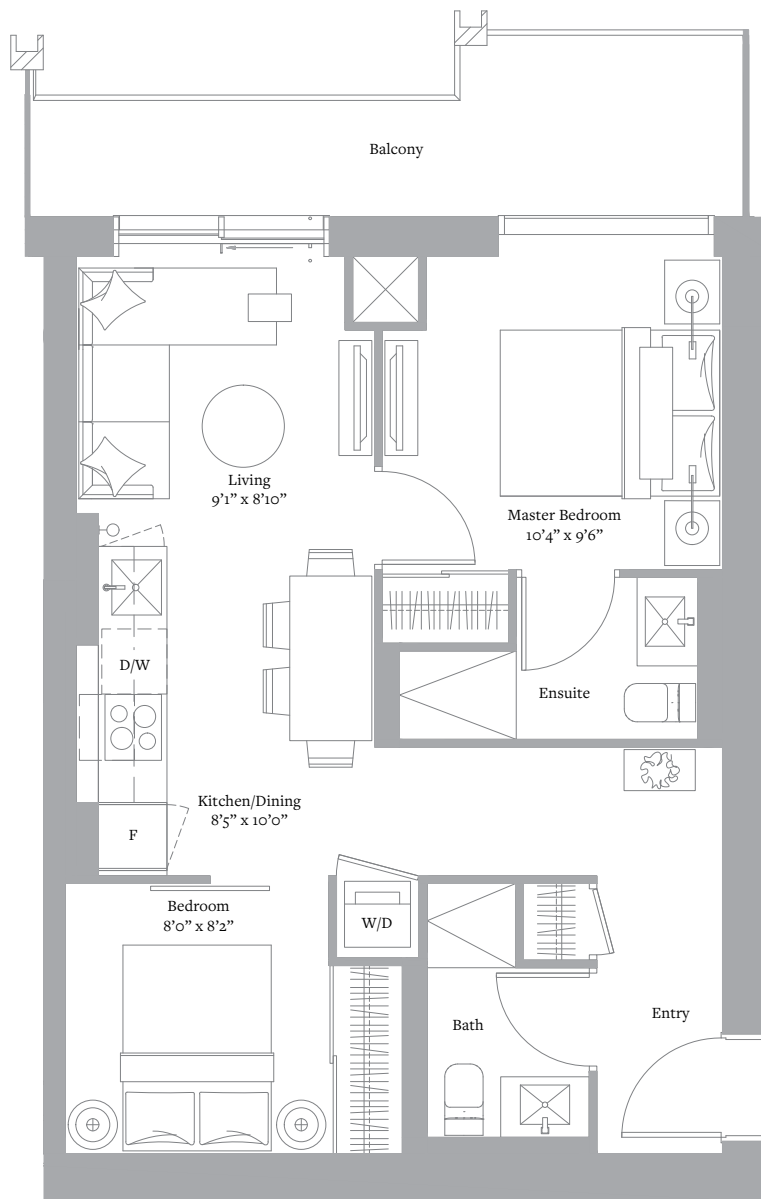

THE CITY COLLECTION  
L25-50 N<sup>o</sup>16

1 BEDROOM & 1 BATH

INTERIOR: 535 SF

VIEW: NORTH

Level 25-50

Sizes and specifications are subject to change without notice. E. & O.E.

THE CITY COLLECTION  
L25-50 N<sup>015</sup>

1 BEDROOM + FLEX & 1 BATH

INTERIOR: 605 SF

VIEW: NORTH

Level 25-50

Sizes and specifications are subject to change without notice. E. & O.E.

THE CITY COLLECTION  
L25-50 N<sup>o</sup>10

2 BEDROOM & 2 BATH

INTERIOR: 642 SF

VIEW: SOUTH

Level 25-50

Sizes and specifications are subject to change without notice. E. & O.E.

THE CITY COLLECTION  
L25-50 N<sup>0</sup>2

2 BEDROOM & 2 BATH

INTERIOR: 651 SF

VIEW: NORTH

Level 25-50

Sizes and specifications are subject to change without notice. E. & O.E.

THE CITY COLLECTION  
L25-50 N°1

2 BEDROOM & 2 BATH

INTERIOR: 692 SF

VIEW: NORTH

Level 25-50

Sizes and specifications are subject to change without notice. E. & O.E.