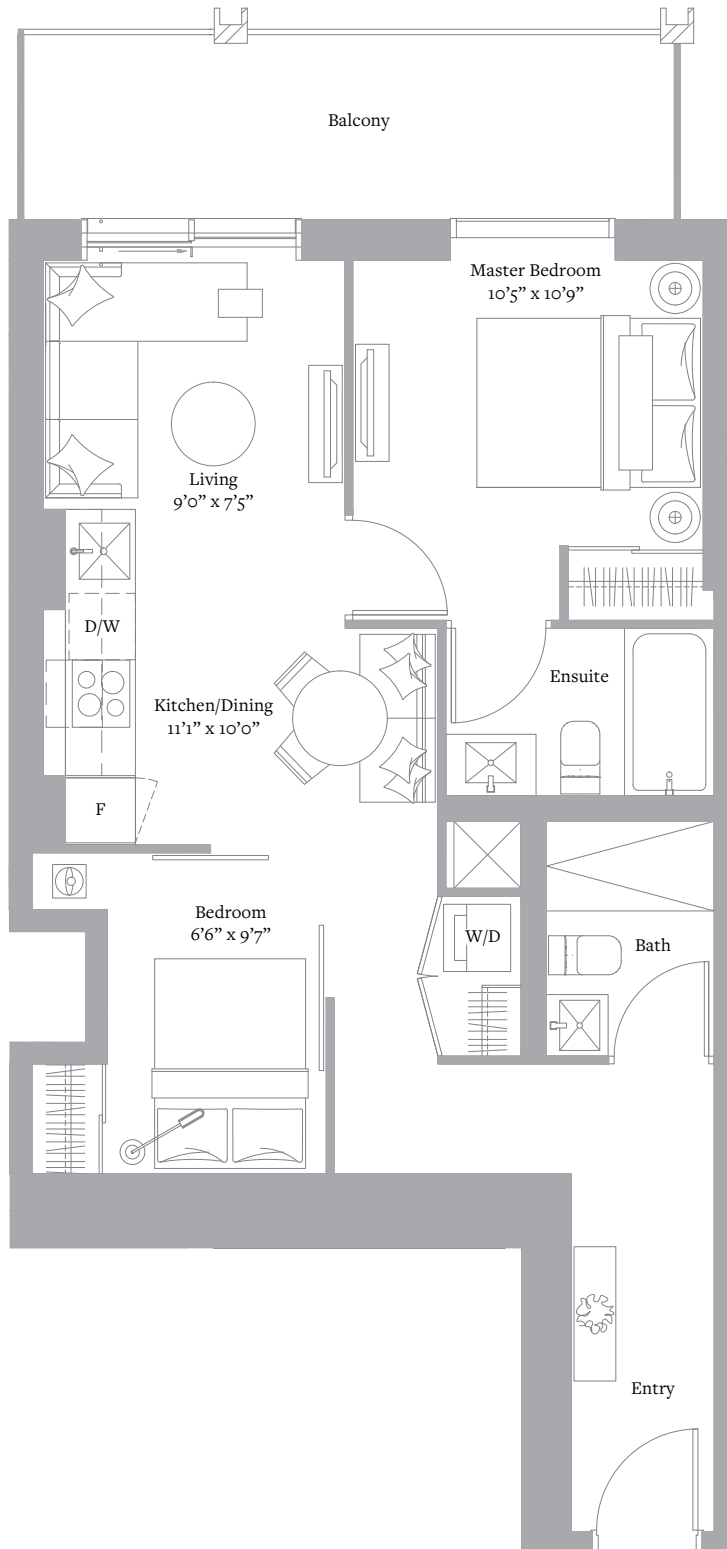

THE CITY COLLECTION  
L25-50 N°5

STUDIO & 1 BATH

INTERIOR: 279 SF

VIEW: EAST

Level 25-50

Sizes and specifications are subject to change without notice. E. & O.E.

THE CITY COLLECTION  
L25-50 N<sup>0</sup>13

THE CITY COLLECTION  
L25-50 N<sup>08</sup>

2 BEDROOM & 2 BATH

INTERIOR: 698 SF

VIEW: SOUTH

Level 25-50

Sizes and specifications are subject to change without notice. E. & O.E.

THE CITY COLLECTION  
L25-50 N<sup>017</sup>

2 BEDROOM & 2 BATH

INTERIOR: 716 SF

VIEW: NORTH

Level 25-50

Sizes and specifications are subject to change without notice. E. & O.E.

THE CITY COLLECTION  
L25-50 N<sup>o</sup>7

2 BEDROOM & 2 BATH

INTERIOR: 735 SF

VIEW: SOUTH

Level 25-50

Sizes and specifications are subject to change without notice. E. & O.E.