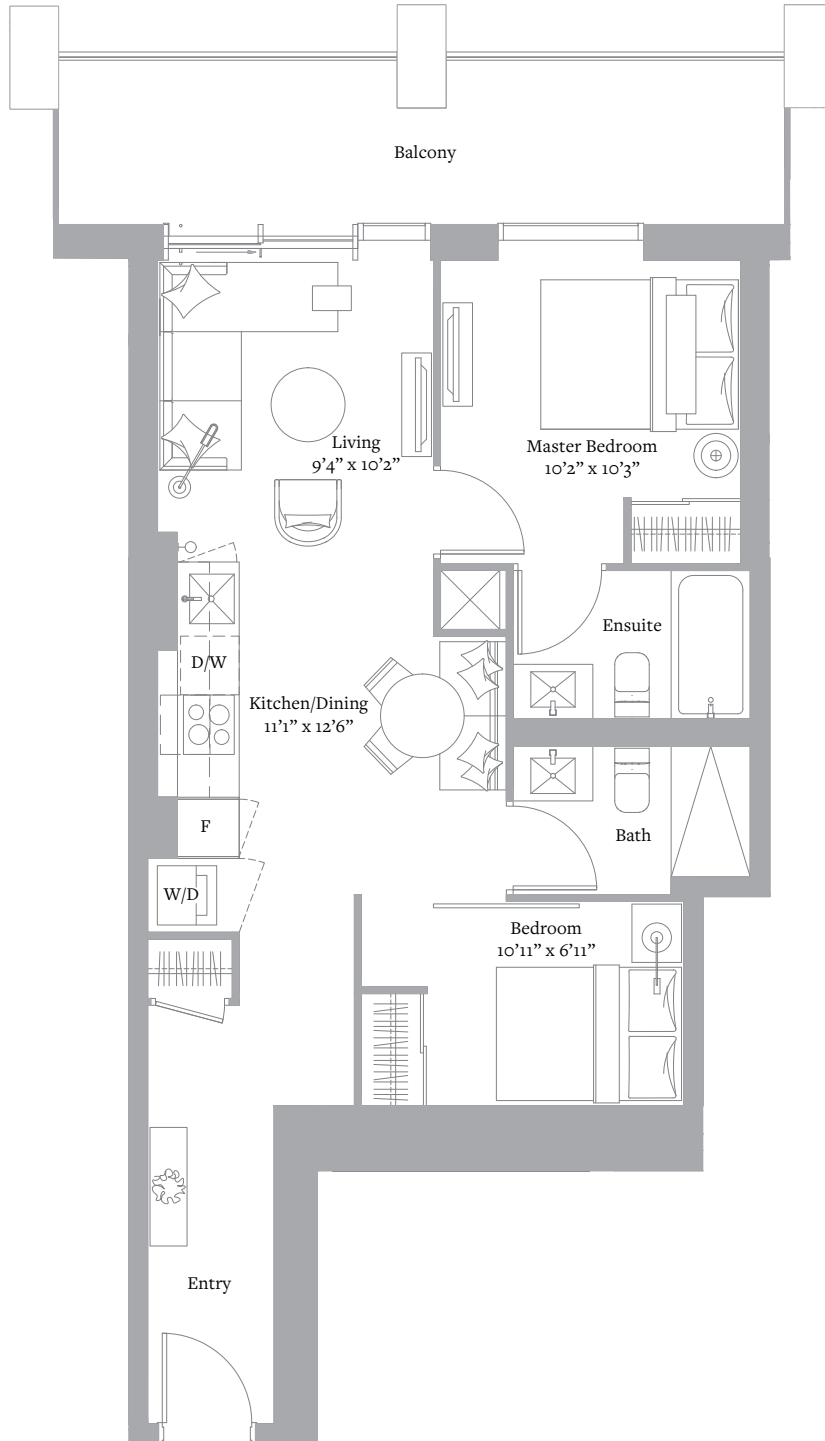

THE CITY COLLECTION  
L25-50 N°5

STUDIO & 1 BATH

INTERIOR: 279 SF

VIEW: EAST

Level 25-50

Sizes and specifications are subject to change without notice. E. & O.E.

THE CITY COLLECTION  
L25-50 N<sup>0</sup>13

THE CITY COLLECTION  
L25-50 N<sup>08</sup>

2 BEDROOM & 2 BATH

INTERIOR: 698 SF

VIEW: SOUTH

Level 25-50

Sizes and specifications are subject to change without notice. E. & O.E.

THE CITY COLLECTION  
L25-50 N<sup>017</sup>

2 BEDROOM & 2 BATH

INTERIOR: 716 SF

VIEW: NORTH

Level 25-50

Sizes and specifications are subject to change without notice. E. & O.E.

THE CITY COLLECTION  
L25-50 N<sup>o</sup>7

2 BEDROOM & 2 BATH

INTERIOR: 735 SF

VIEW: SOUTH

Level 25-50

Sizes and specifications are subject to change without notice. E. & O.E.