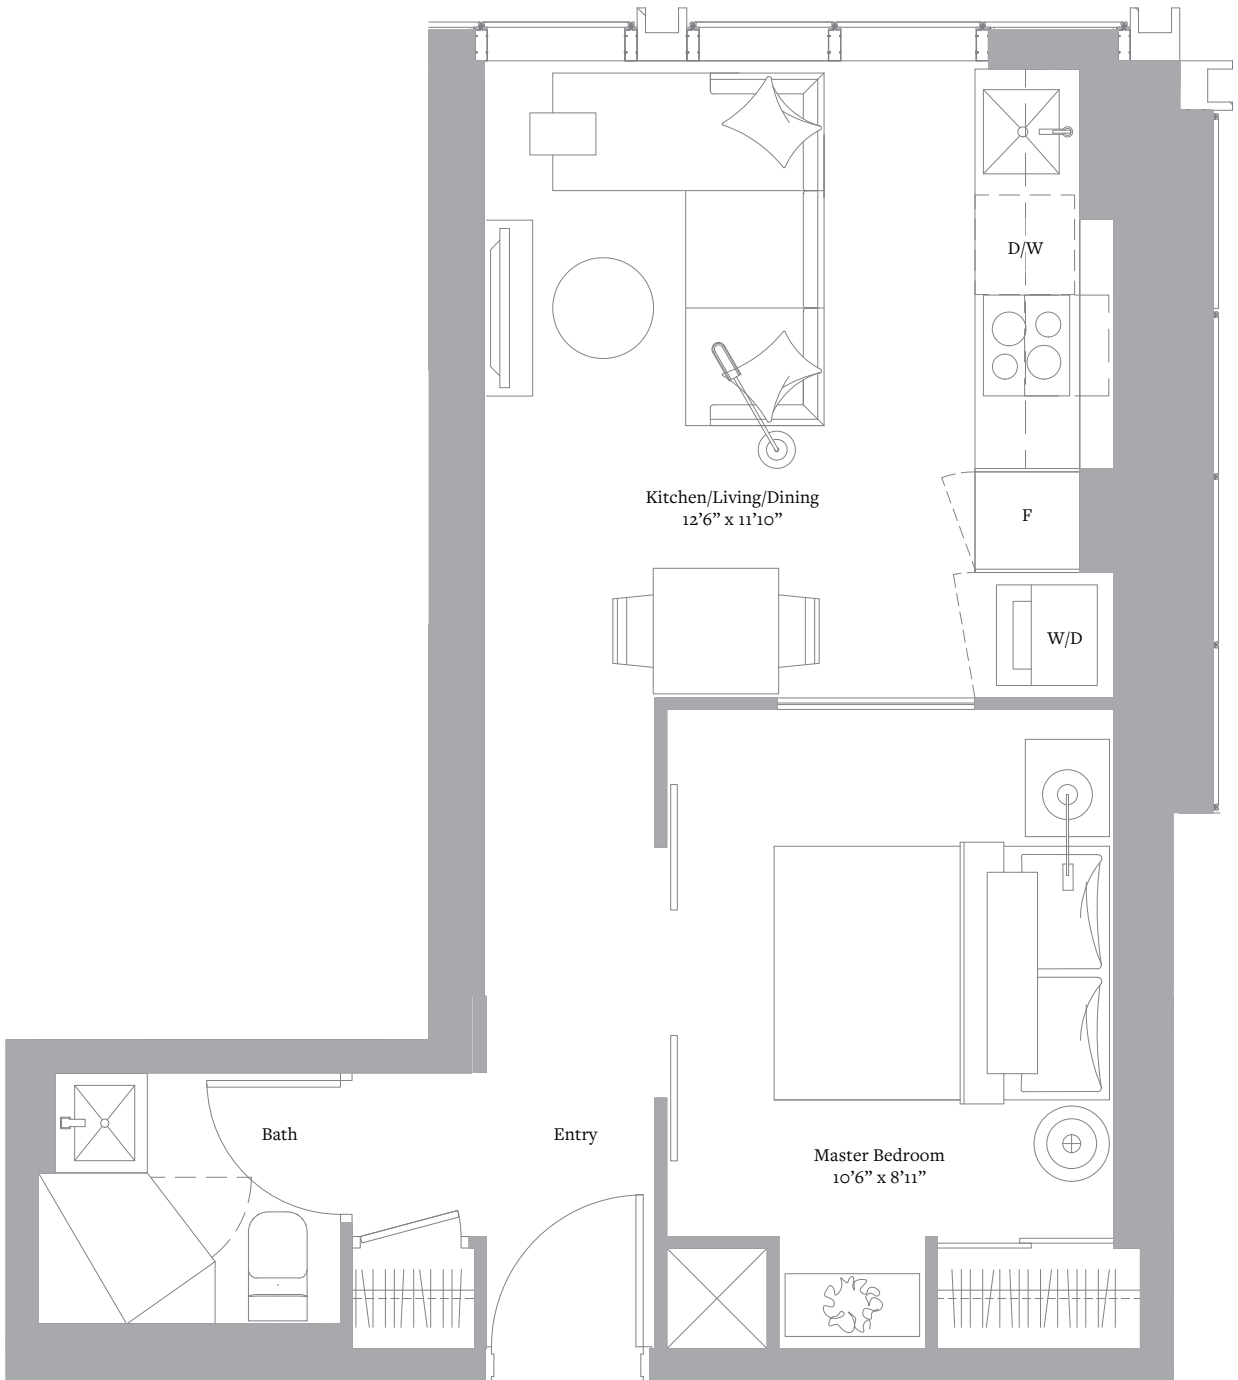

THE CITY COLLECTION  
L25-50 N°5

STUDIO & 1 BATH

INTERIOR: 279 SF

VIEW: EAST

Level 25-50

Sizes and specifications are subject to change without notice. E. & O.E.

THE CITY COLLECTION  
L25-50 N<sup>0</sup>13

STUDIO & 1 BATH

INTERIOR: 306 SF

VIEW: WEST

Level 25-50

Sizes and specifications are subject to change without notice. E. & O.E.

THE CITY COLLECTION  
L25-50 N<sup>o</sup>12

1 BEDROOM & 1 BATH

INTERIOR: 457 SF

VIEW: WEST

Level 25-50

Sizes and specifications are subject to change without notice. E. & O.E.

THE CITY COLLECTION  
L25-50 N<sup>o</sup>14

1 BEDROOM & 1 BATH

INTERIOR: 461 SF

VIEW: NORTHWEST

Level 25-50

Sizes and specifications are subject to change without notice. E. & O.E.

THE CITY COLLECTION  
L25-50 N<sup>0</sup>9

1 BEDROOM & 1 BATH

INTERIOR: 522 SF

VIEW: SOUTH

Level 25-50

Sizes and specifications are subject to change without notice. E. & O.E.