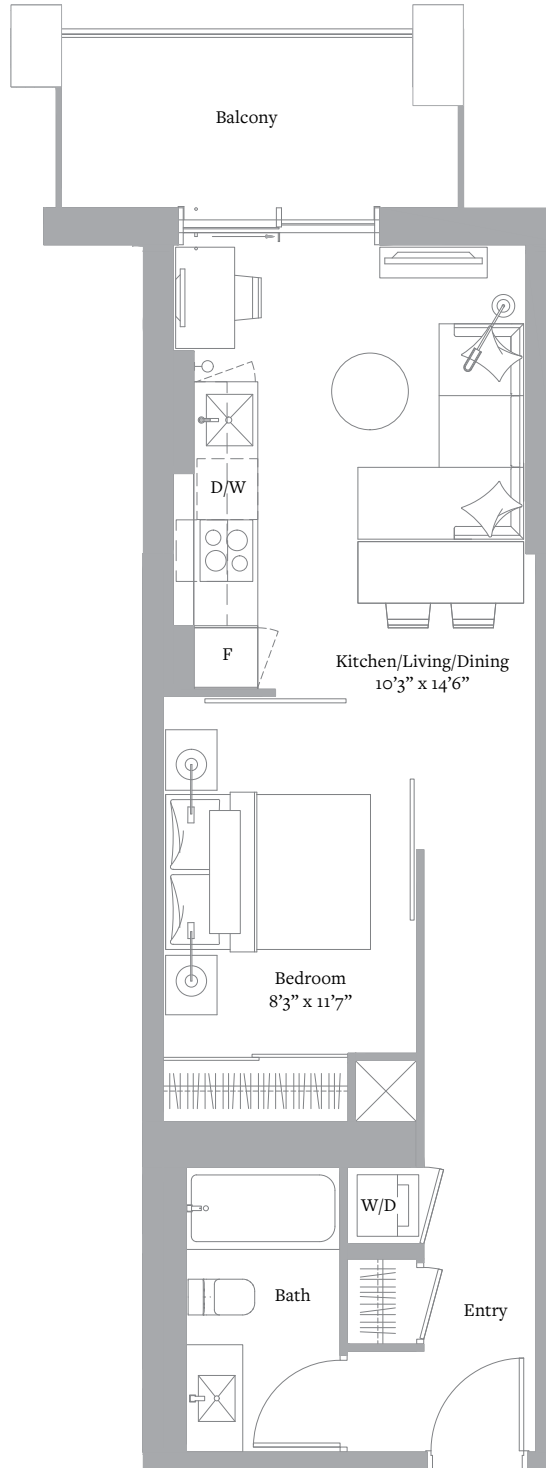

Sizes and specifications are subject to change without notice. E. & O.E.

THE CITY COLLECTION  
L25-50 N<sup>0</sup>9

1 BEDROOM & 1 BATH

INTERIOR: 522 SF

VIEW: SOUTH

Level 25-50

Sizes and specifications are subject to change without notice. E. & O.E.

THE CITY COLLECTION  
L25-50 N<sup>o</sup>16

1 BEDROOM & 1 BATH

INTERIOR: 535 SF

VIEW: NORTH

Level 25-50

Sizes and specifications are subject to change without notice. E. & O.E.

THE CITY COLLECTION  
L25-50 N<sup>015</sup>

1 BEDROOM + FLEX & 1 BATH

INTERIOR: 605 SF

VIEW: NORTH

Level 25-50

Sizes and specifications are subject to change without notice. E. & O.E.

THE CITY COLLECTION  
L25-50 N<sup>o</sup>10

2 BEDROOM & 2 BATH

INTERIOR: 642 SF

VIEW: SOUTH

Level 25-50

Sizes and specifications are subject to change without notice. E. & O.E.

THE CITY COLLECTION  
L25-50 N<sup>0</sup>2

2 BEDROOM & 2 BATH

INTERIOR: 651 SF

VIEW: NORTH

Level 25-50