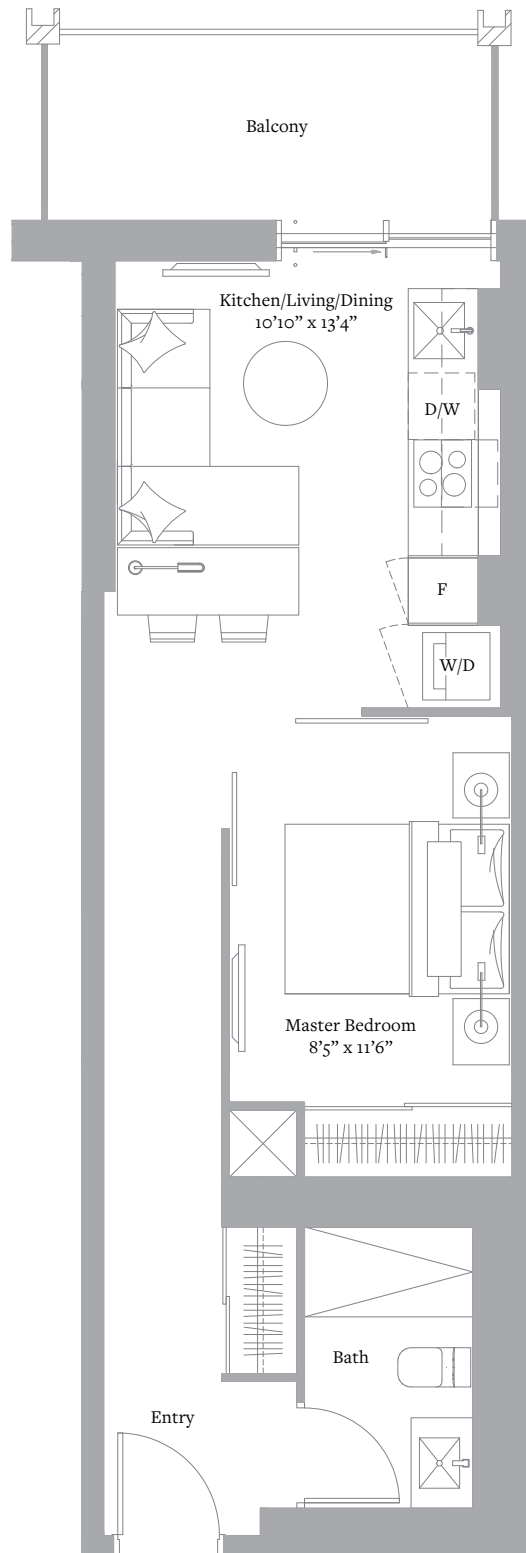

STUDIO & 1 BATH

INTERIOR: 306 SF

VIEW: WEST

Level 25-50

Sizes and specifications are subject to change without notice. E. & O.E.

THE CITY COLLECTION  
L25-50 N<sup>o</sup>12

1 BEDROOM & 1 BATH

INTERIOR: 457 SF

VIEW: WEST

Level 25-50

Sizes and specifications are subject to change without notice. E. & O.E.

THE CITY COLLECTION  
L25-50 N<sup>o</sup>14

1 BEDROOM & 1 BATH

INTERIOR: 461 SF

VIEW: NORTHWEST

Level 25-50

Sizes and specifications are subject to change without notice. E. & O.E.

THE CITY COLLECTION  
L25-50 N<sup>0</sup>9

1 BEDROOM & 1 BATH

INTERIOR: 522 SF

VIEW: SOUTH

Level 25-50

Sizes and specifications are subject to change without notice. E. & O.E.

THE CITY COLLECTION  
L25-50 N<sup>o</sup>16

1 BEDROOM & 1 BATH

INTERIOR: 535 SF

VIEW: NORTH

Level 25-50

Sizes and specifications are subject to change without notice. E. & O.E.

THE CITY COLLECTION  
L25-50 N<sup>015</sup>