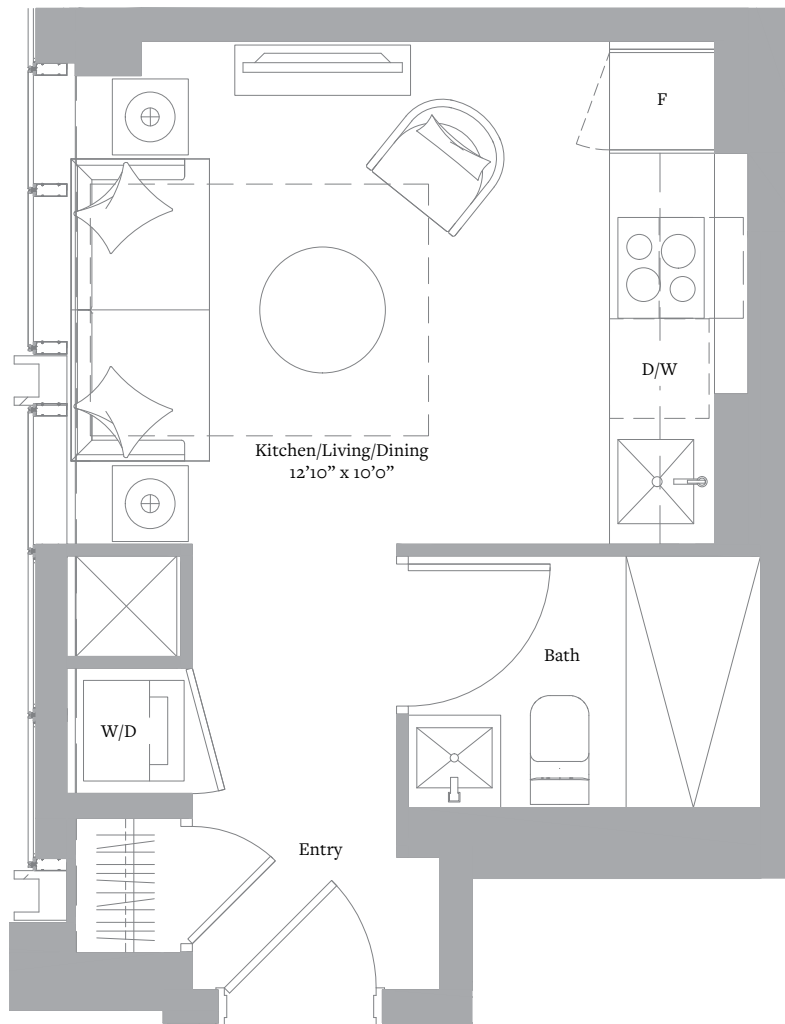

THE CITY COLLECTION  
L25-50 N°5

STUDIO & 1 BATH

INTERIOR: 279 SF

VIEW: EAST

Level 25-50

Sizes and specifications are subject to change without notice. E. & O.E.

THE CITY COLLECTION  
L25-50 N<sup>0</sup>13

STUDIO & 1 BATH

INTERIOR: 306 SF

VIEW: WEST

Level 25-50

Sizes and specifications are subject to change without notice. E. & O.E.

THE CITY COLLECTION  
L25-50 N<sup>o</sup>12

1 BEDROOM & 1 BATH

INTERIOR: 457 SF

VIEW: WEST

Level 25-50

Sizes and specifications are subject to change without notice. E. & O.E.

THE CITY COLLECTION  
L25-50 N<sup>o</sup>14

1 BEDROOM & 1 BATH

INTERIOR: 461 SF

VIEW: NORTHWEST

Level 25-50

Sizes and specifications are subject to change without notice. E. & O.E.

THE CITY COLLECTION  
L25-50 N<sup>0</sup>9

1 BEDROOM & 1 BATH

INTERIOR: 522 SF

VIEW: SOUTH

Level 25-50

Sizes and specifications are subject to change without notice. E. & O.E.